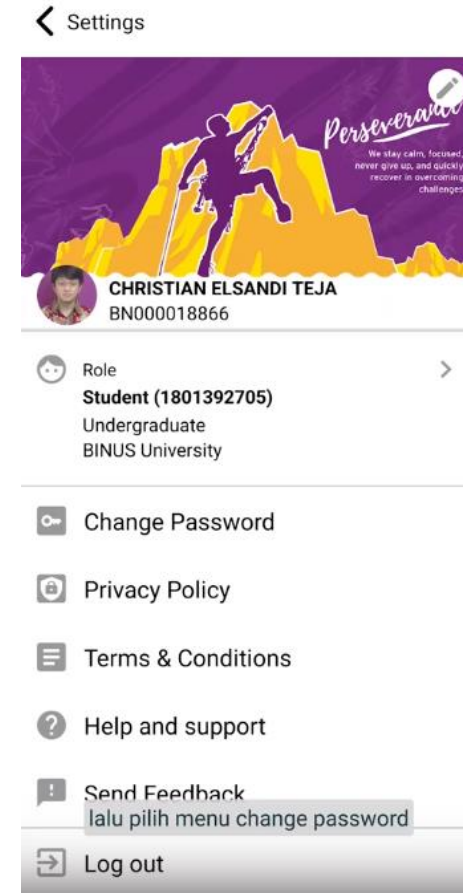

# **Panduan Binusmaya Mobile (Install, Login, Change Password)**

## Install Mobile BM7 – iOS

## Login – Mobile BM7

## Change Password–Mobile